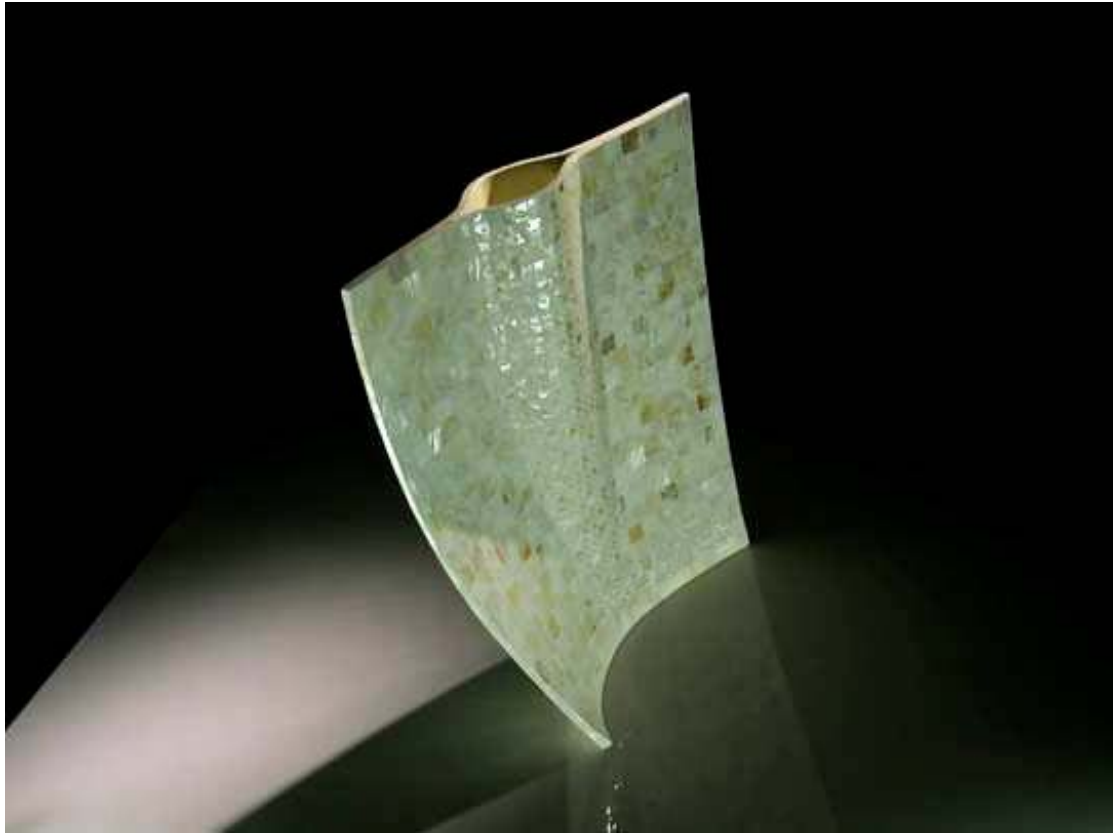

O  
C  
E  
A  
N  
I  
C  
G  
E  
M  
S

MOTHER OF PEARL TILES

MOTHER OF PEARL MOSAICS

MOTHER OF PEARL TESSERAE

SHELL LAMINATES

WHOLE & TUMBLED SHELLS

HIGH QUALITY SHELL CRAFT ITEMS

MOTHER OF PEARL VASES & BOWLS

ENCAPSULATED RESIN PANELS

PEARLS & PEARL JEWELLERY

ITEM NO. NS001 ( 14.0 x 30.0 x 12.0 cm )

ITEM NO. NS002 ( 53.0 x 18.5 x 5.0 cm )

ITEM NO. NS003 ( 23.0 x 9.5 x 25.0 cm )

ITEM NO NS004 (41.0 x 8.0 x 13.0 cm )

ITEM NO. NS005 ( 38.0 x 10.0 x 49.0 cm )

ITEM NO. NS006 ( 17.0 x 11.0 x 29.0 cm )

ITEM NO. NS007 ( 25.0 x 13.0 x 50.0 cm )

ITEM NO. NS008 ( 25.0 x 13.0 x 50.0 cm )

ITEM NO. NS009 ( 53.0 x 19.0 x 13.0 cm )